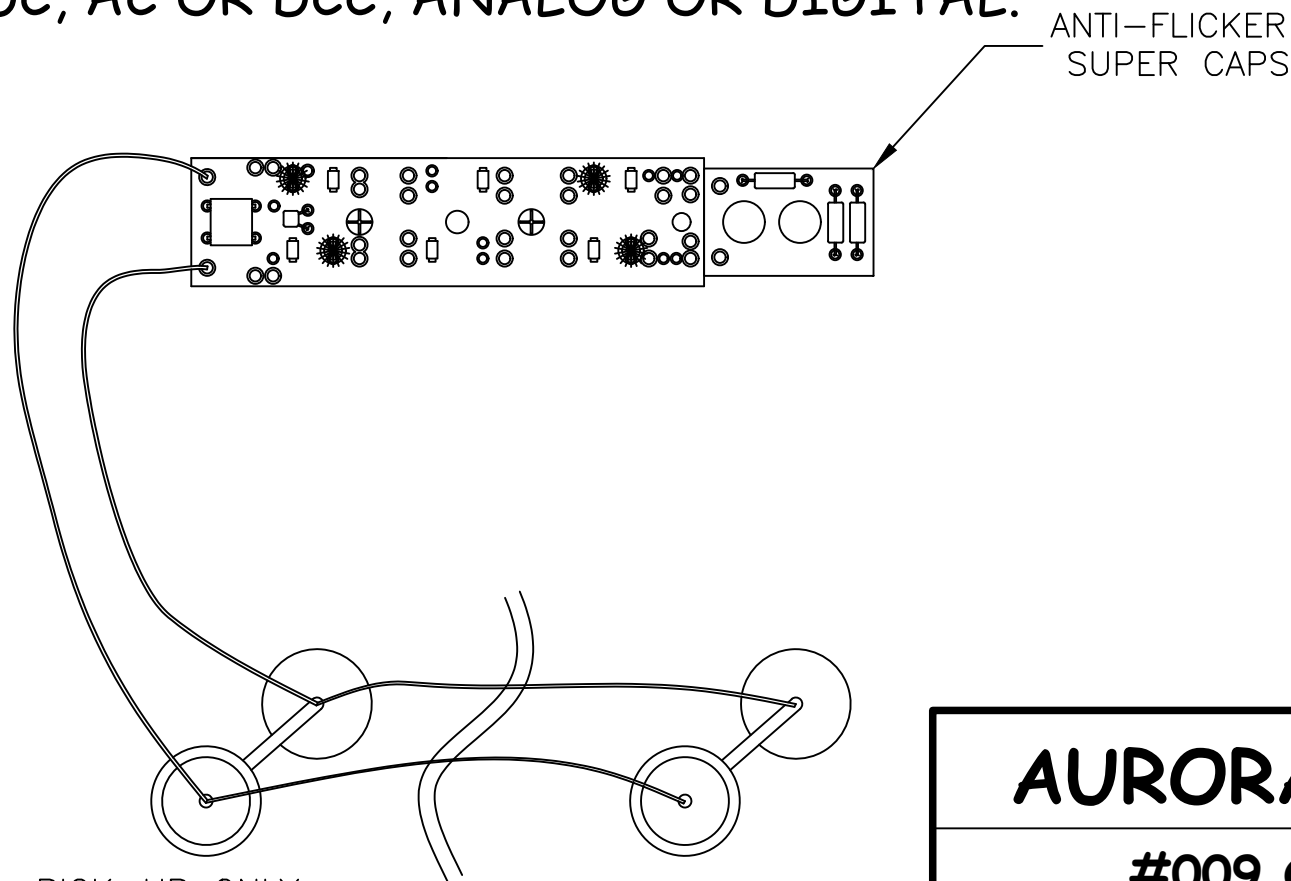

# AURORACROSSING

#009 QUAD LED BOARD, (4) WARM WHITE LIGHT KIT  
ANTI-FLICKER WITH ANTI-FLICKER SUPER CAP BOARD.  
LIGHTS STAY ON AFTER TRAIN STOPS.  
HOOK UP BLACK WIRES TO ONE POWER WHEEL.  
USE DC, AC OR DCC, ANALOG OR DIGITAL.

FRONT WHEEL PICK-UP ONLY  
WITH ANTI-FLICKER