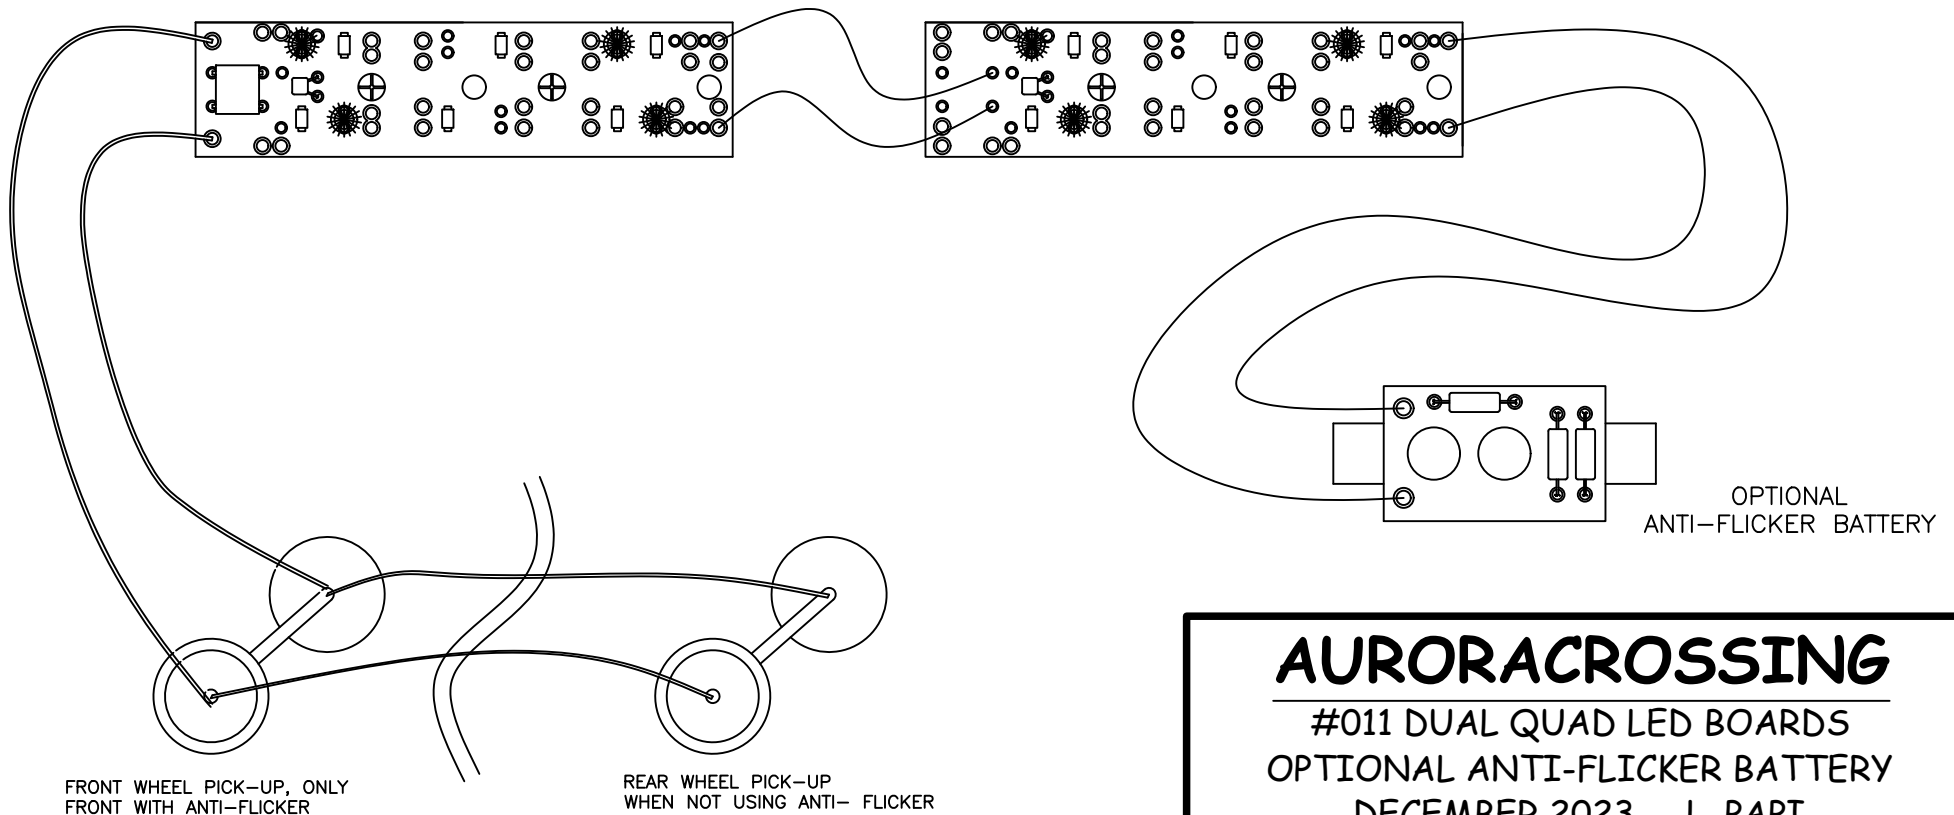

AURORACROSSING

#011 DUAL QUAD LED BOARDS

8 LED WARM WHITE LIGHT KIT WITH 2 BOARDS

HOOK UP BLACK WIRES TO BOTH POWER WHEELS. ONLY ONE POWER AXLE IS NEEDED WITH ANTI-FLICKER BATTERY.

USES DC, AC OR DCC, ANALOG OR DIGITAL.

(SEE #013 INCLUDES ANTI-FLICKER BATTERY)

AURORACROSSING

#011 DUAL QUAD LED BOARDS
OPTIONAL ANTI-FLICKER BATTERY

DECEMBER 2023, L. PAPI