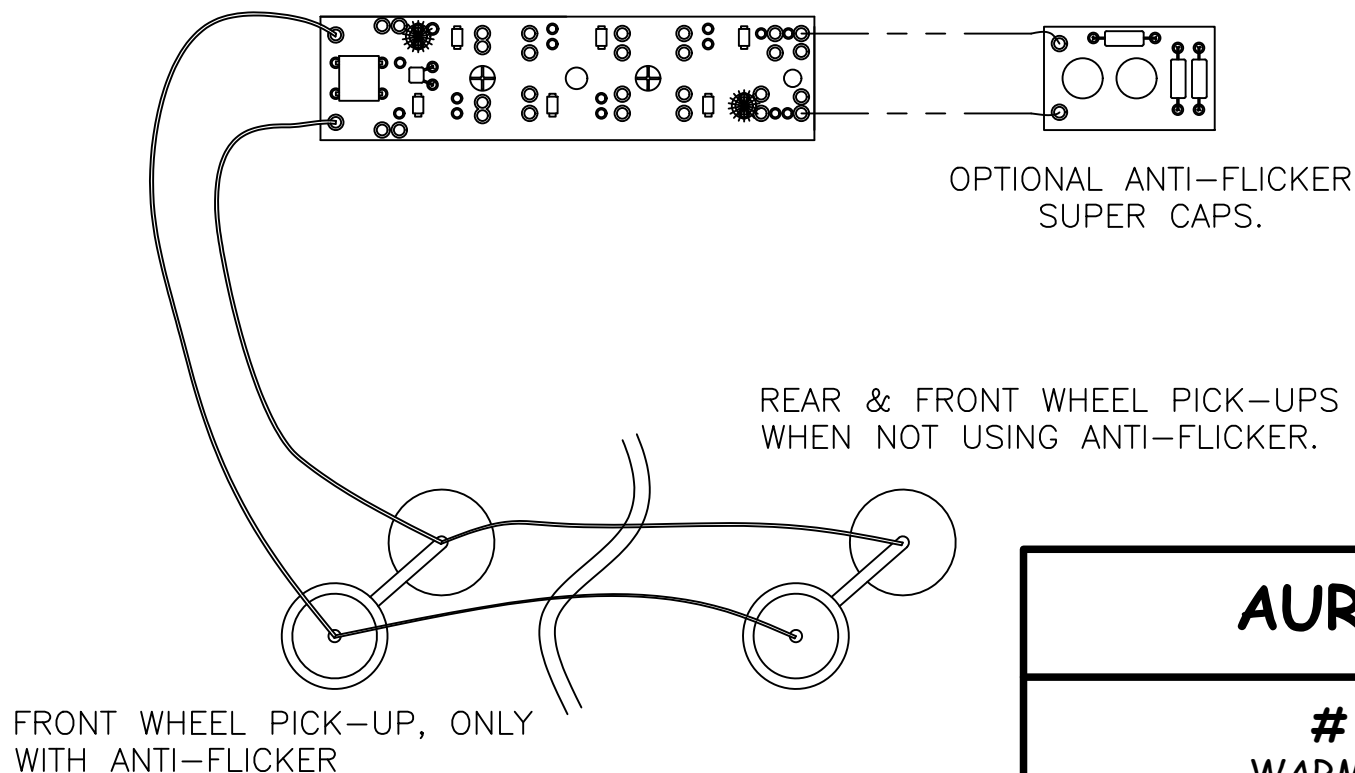

# AURORACROSSING

#001 TWIN LED MASTER BOARD (2) WARM WHITE  
(2) LED KIT FULL MASTER BOARD. HOOK UP BLACK WIRES  
TO POWER WHEELS. ONLY ONE POWER AXLE IS NEEDED WITH  
ANTI-FLICKER SUPER CAPS or ANTI-FLICKER BATTERY.  
POWERED WITH DC, AC or DCC, ANALOG OR DIGITAL.

## AURORACROSSING

**# 001 TWIN LED KIT**  
WARM WHITE LED's + OPTIONAL  
ANTI-FLICKER SUPER CAPS OR BATTERY  
L. PAPI FEBRUARY 2024